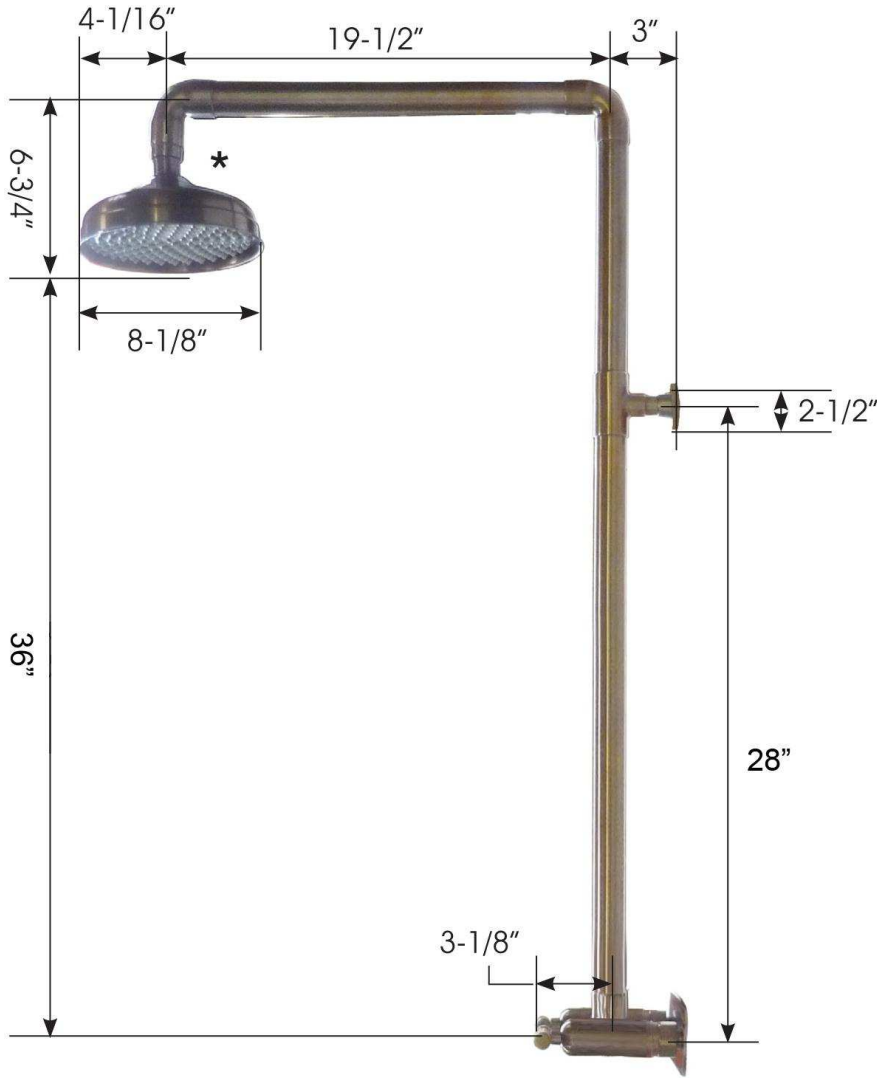

PRODUCT SPECIFICATIONS

Waterbridge Exposed Shower
WB-SHW-840

May 2013

- Swiveling rain head
- Includes Watts remote anti-scald valve
- ADA Compliant
- Offset and Cross handles available
- Custom sizes and finishes available

Connection	1/2" Copper
Valve	1/2" Ceramic
GPM	2.5