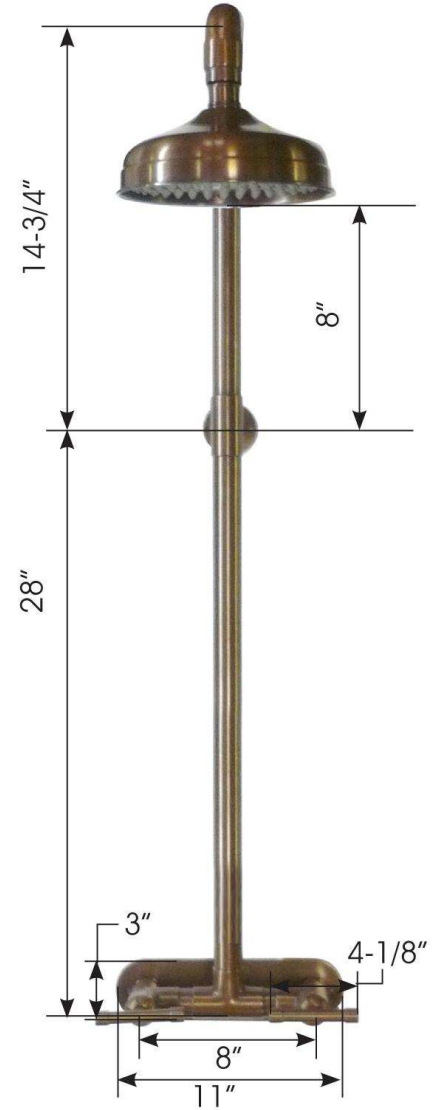

PRODUCT SPECIFICATIONS

Waterbridge Exposed Shower
WB-SHW-840

May 2013

- Swiveling rain head
- Includes Watts remote anti-scald valve
- ADA Compliant
- Offset and Cross handles available
- Custom sizes and finishes available

Connection	1/2" Copper
Valve	1/2" Ceramic
GPM	2.5